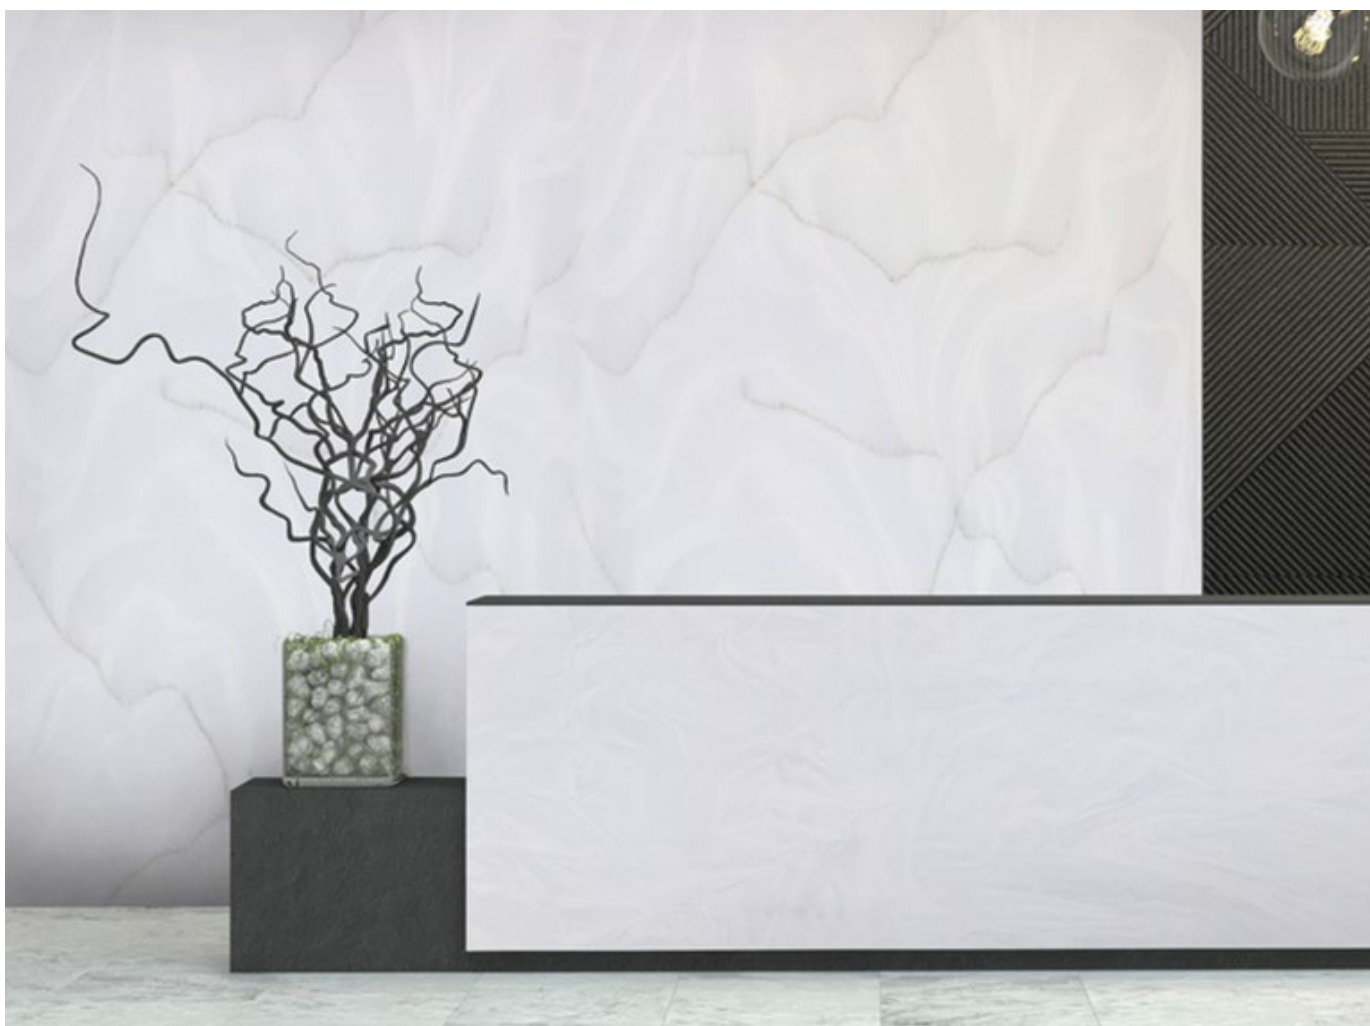

STARON - VC110
Supreme - Cotton White
3680 X 760 x 12 mm

STARON - VR322
Supreme - Rotor Cloud
3680 X 760 x 12 mm

STARON - VM114
Supreme - Morning Sky
3680 X 760 x 12 mm

STARON - VC118
Supreme - Cloudbank
3680 X 760 x 12 mm